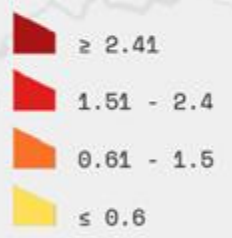

Siete Aguas

Citva

València

Torrent

Catarrbja

Mar Mediterráneo

ICEYE produced Flood Insights every 24 hours starting October 30th, 2024.

Yátova

Turfs

Montserrat

Picassent

ICEYE delivered **8 flood analysis** reports for Spain, estimating at least **6,000 buildings** could be impacted.

IMPACTED BUILDINGS BY MEAN DEPTH, M